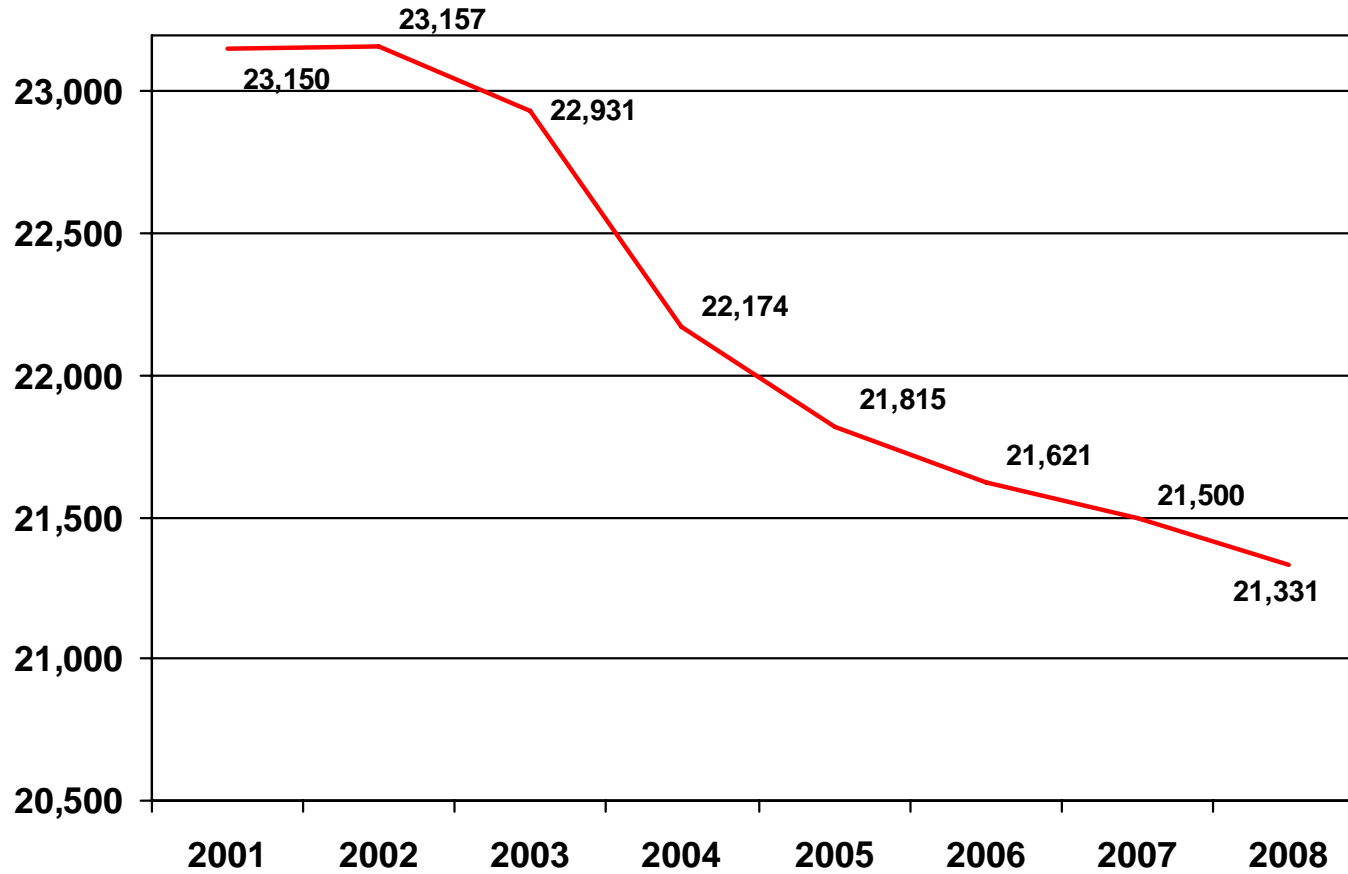

# Law Enforcement Officer Positions

**Positions** (currently active, full or part-time) also reflect officers who may work for 1 or more agency on 12/31 of each year. The 2008 data is current as of 2/29/2008.